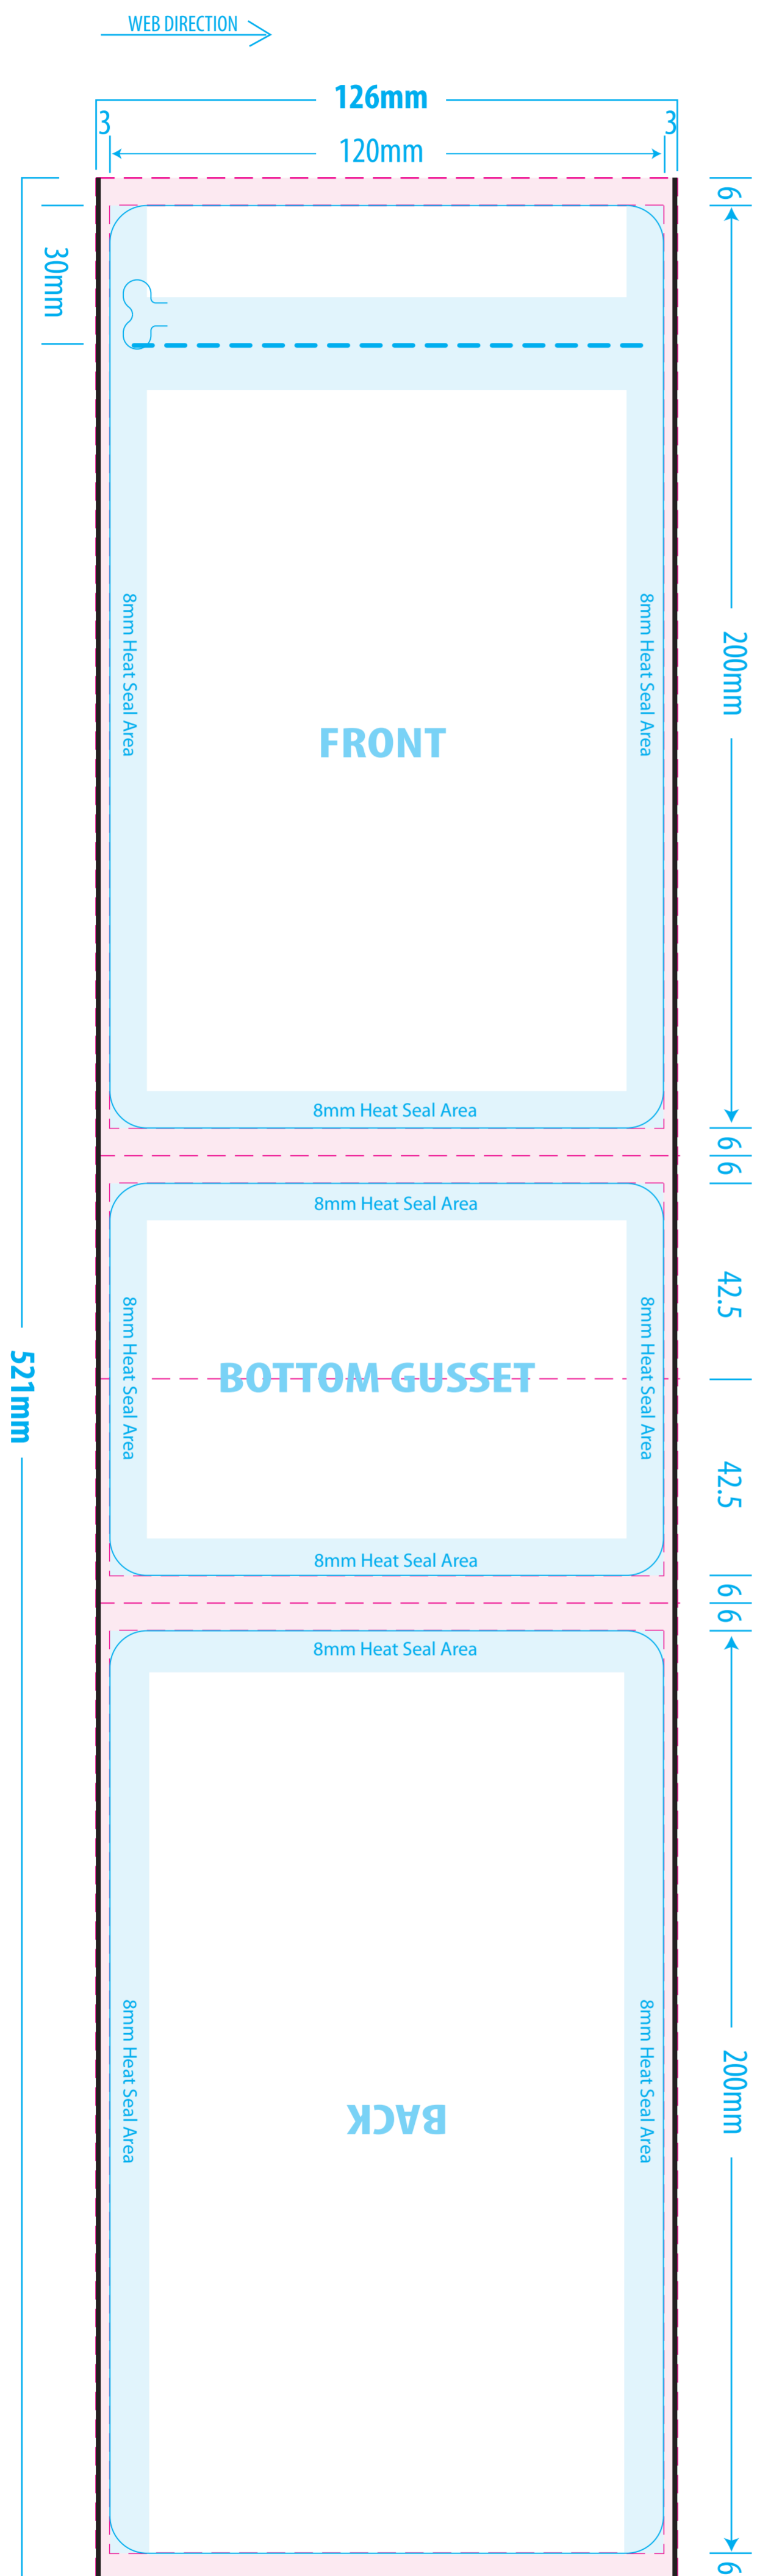

# Box Bottom Bag

## 250G 200x120 Gusset 85

-  seal - image colours large text ok
-  cut line
-  bleed
-  fold line