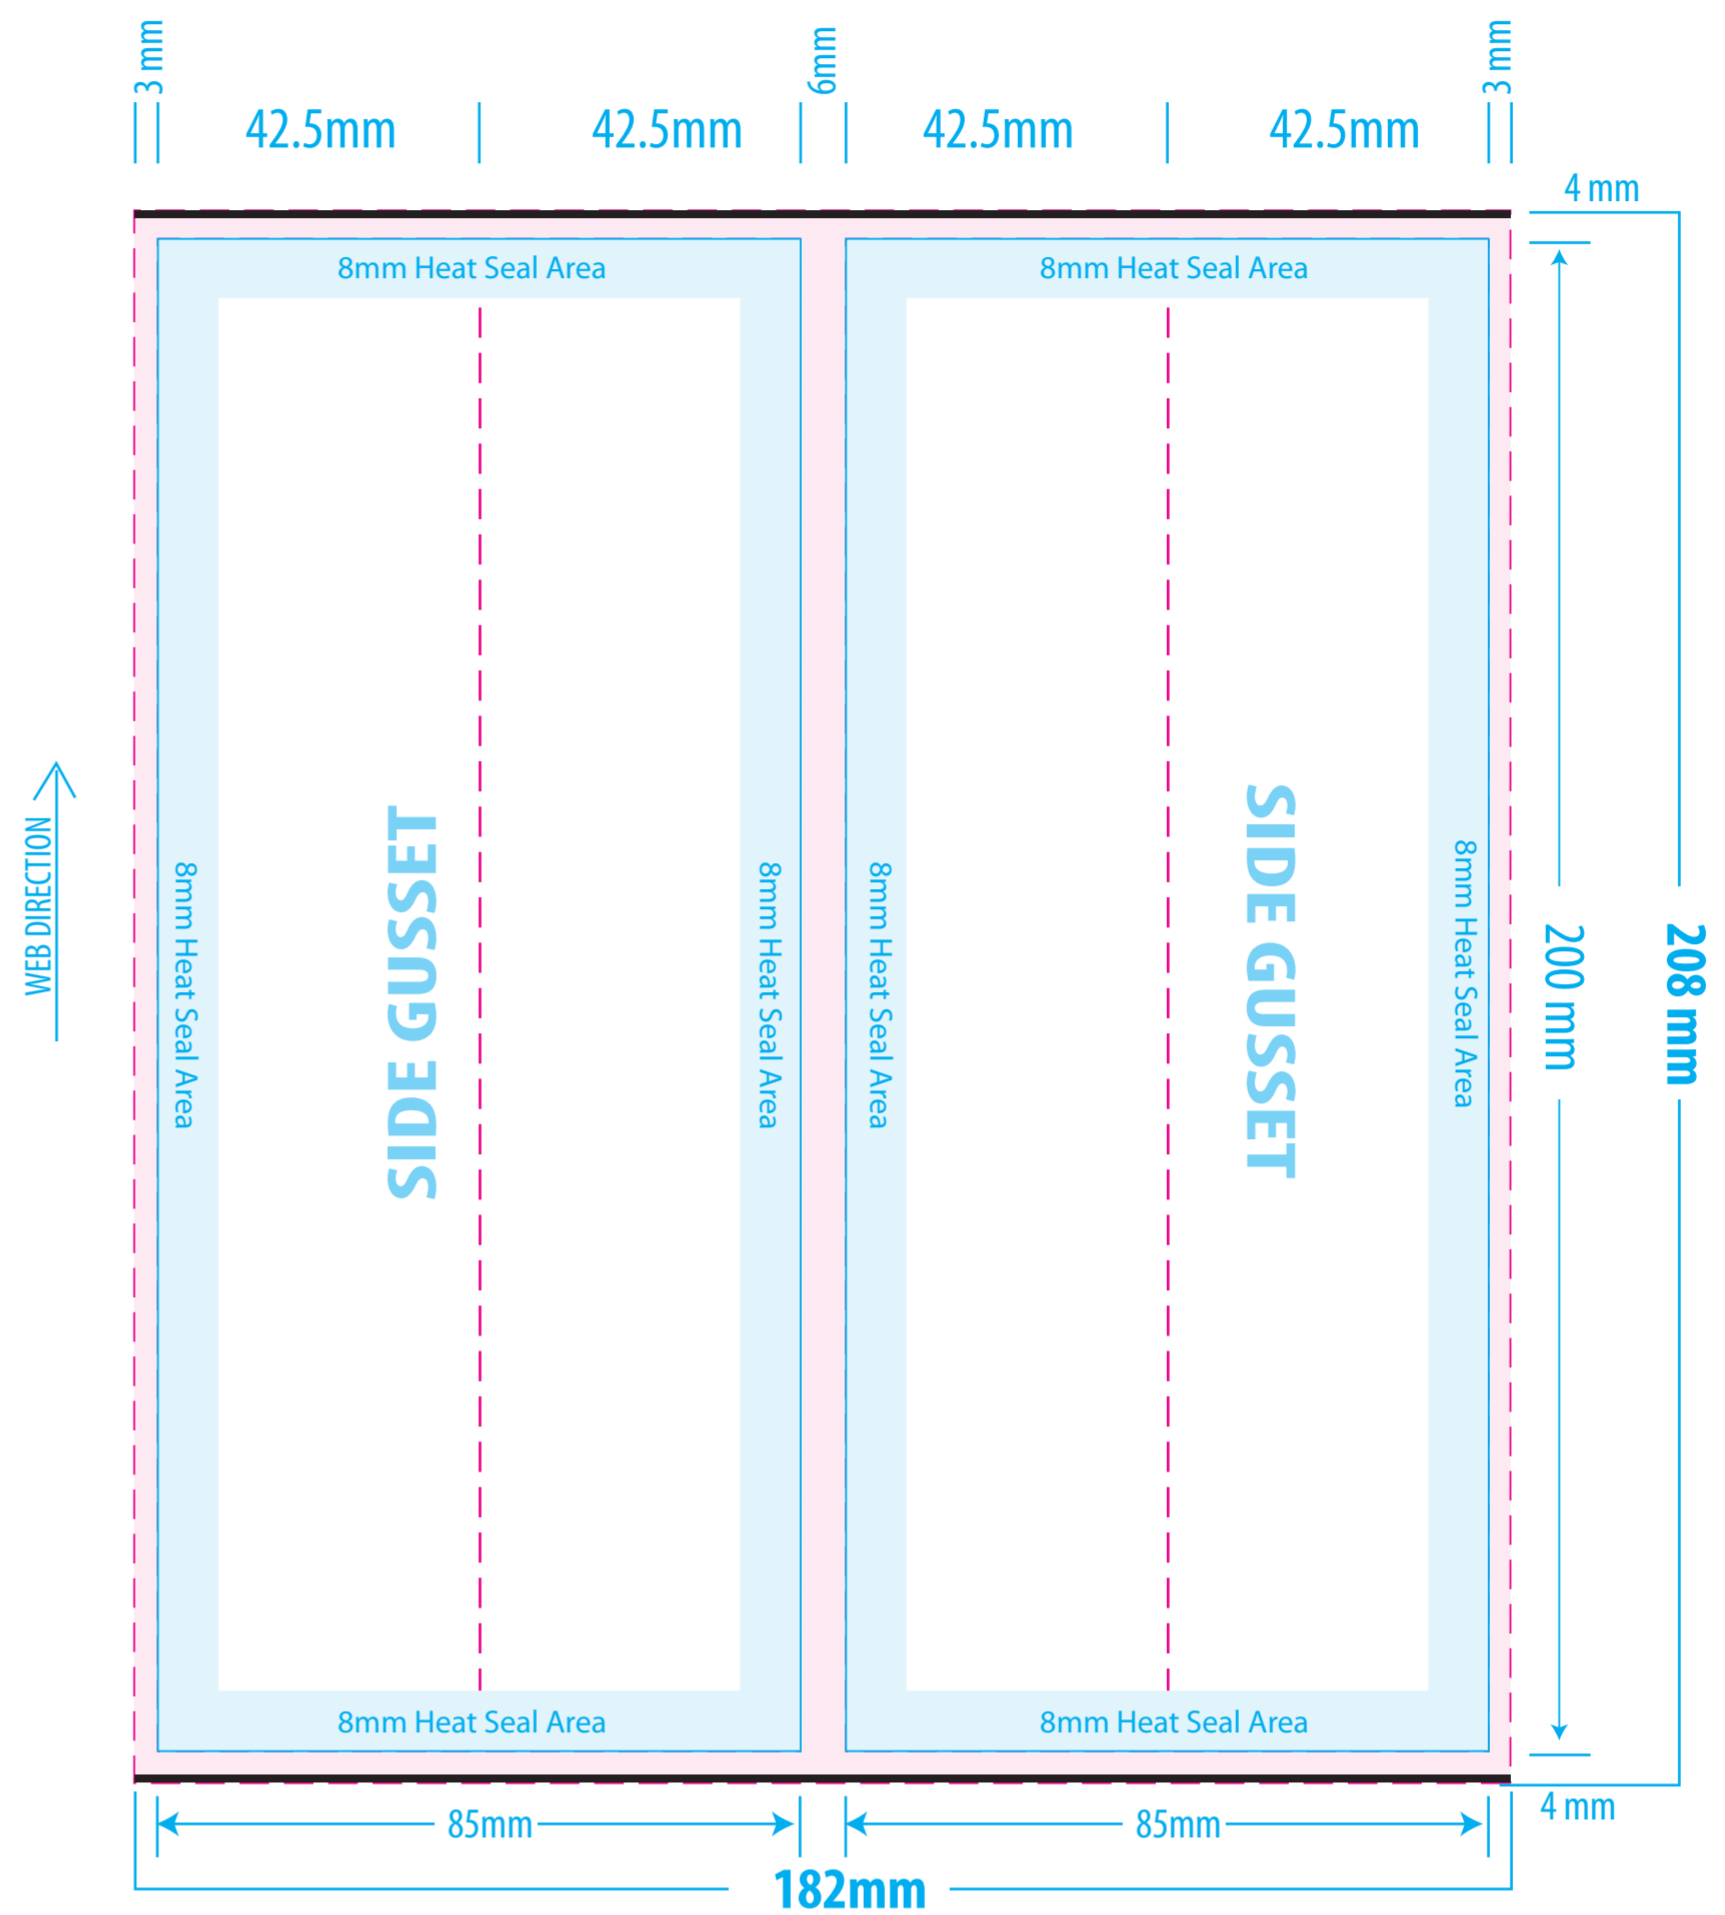

# Box Bottom Bag

## 250G 200x120 Gusset 85

-  seal - image colours large text ok
-  cut line
-  bleed
-  fold line