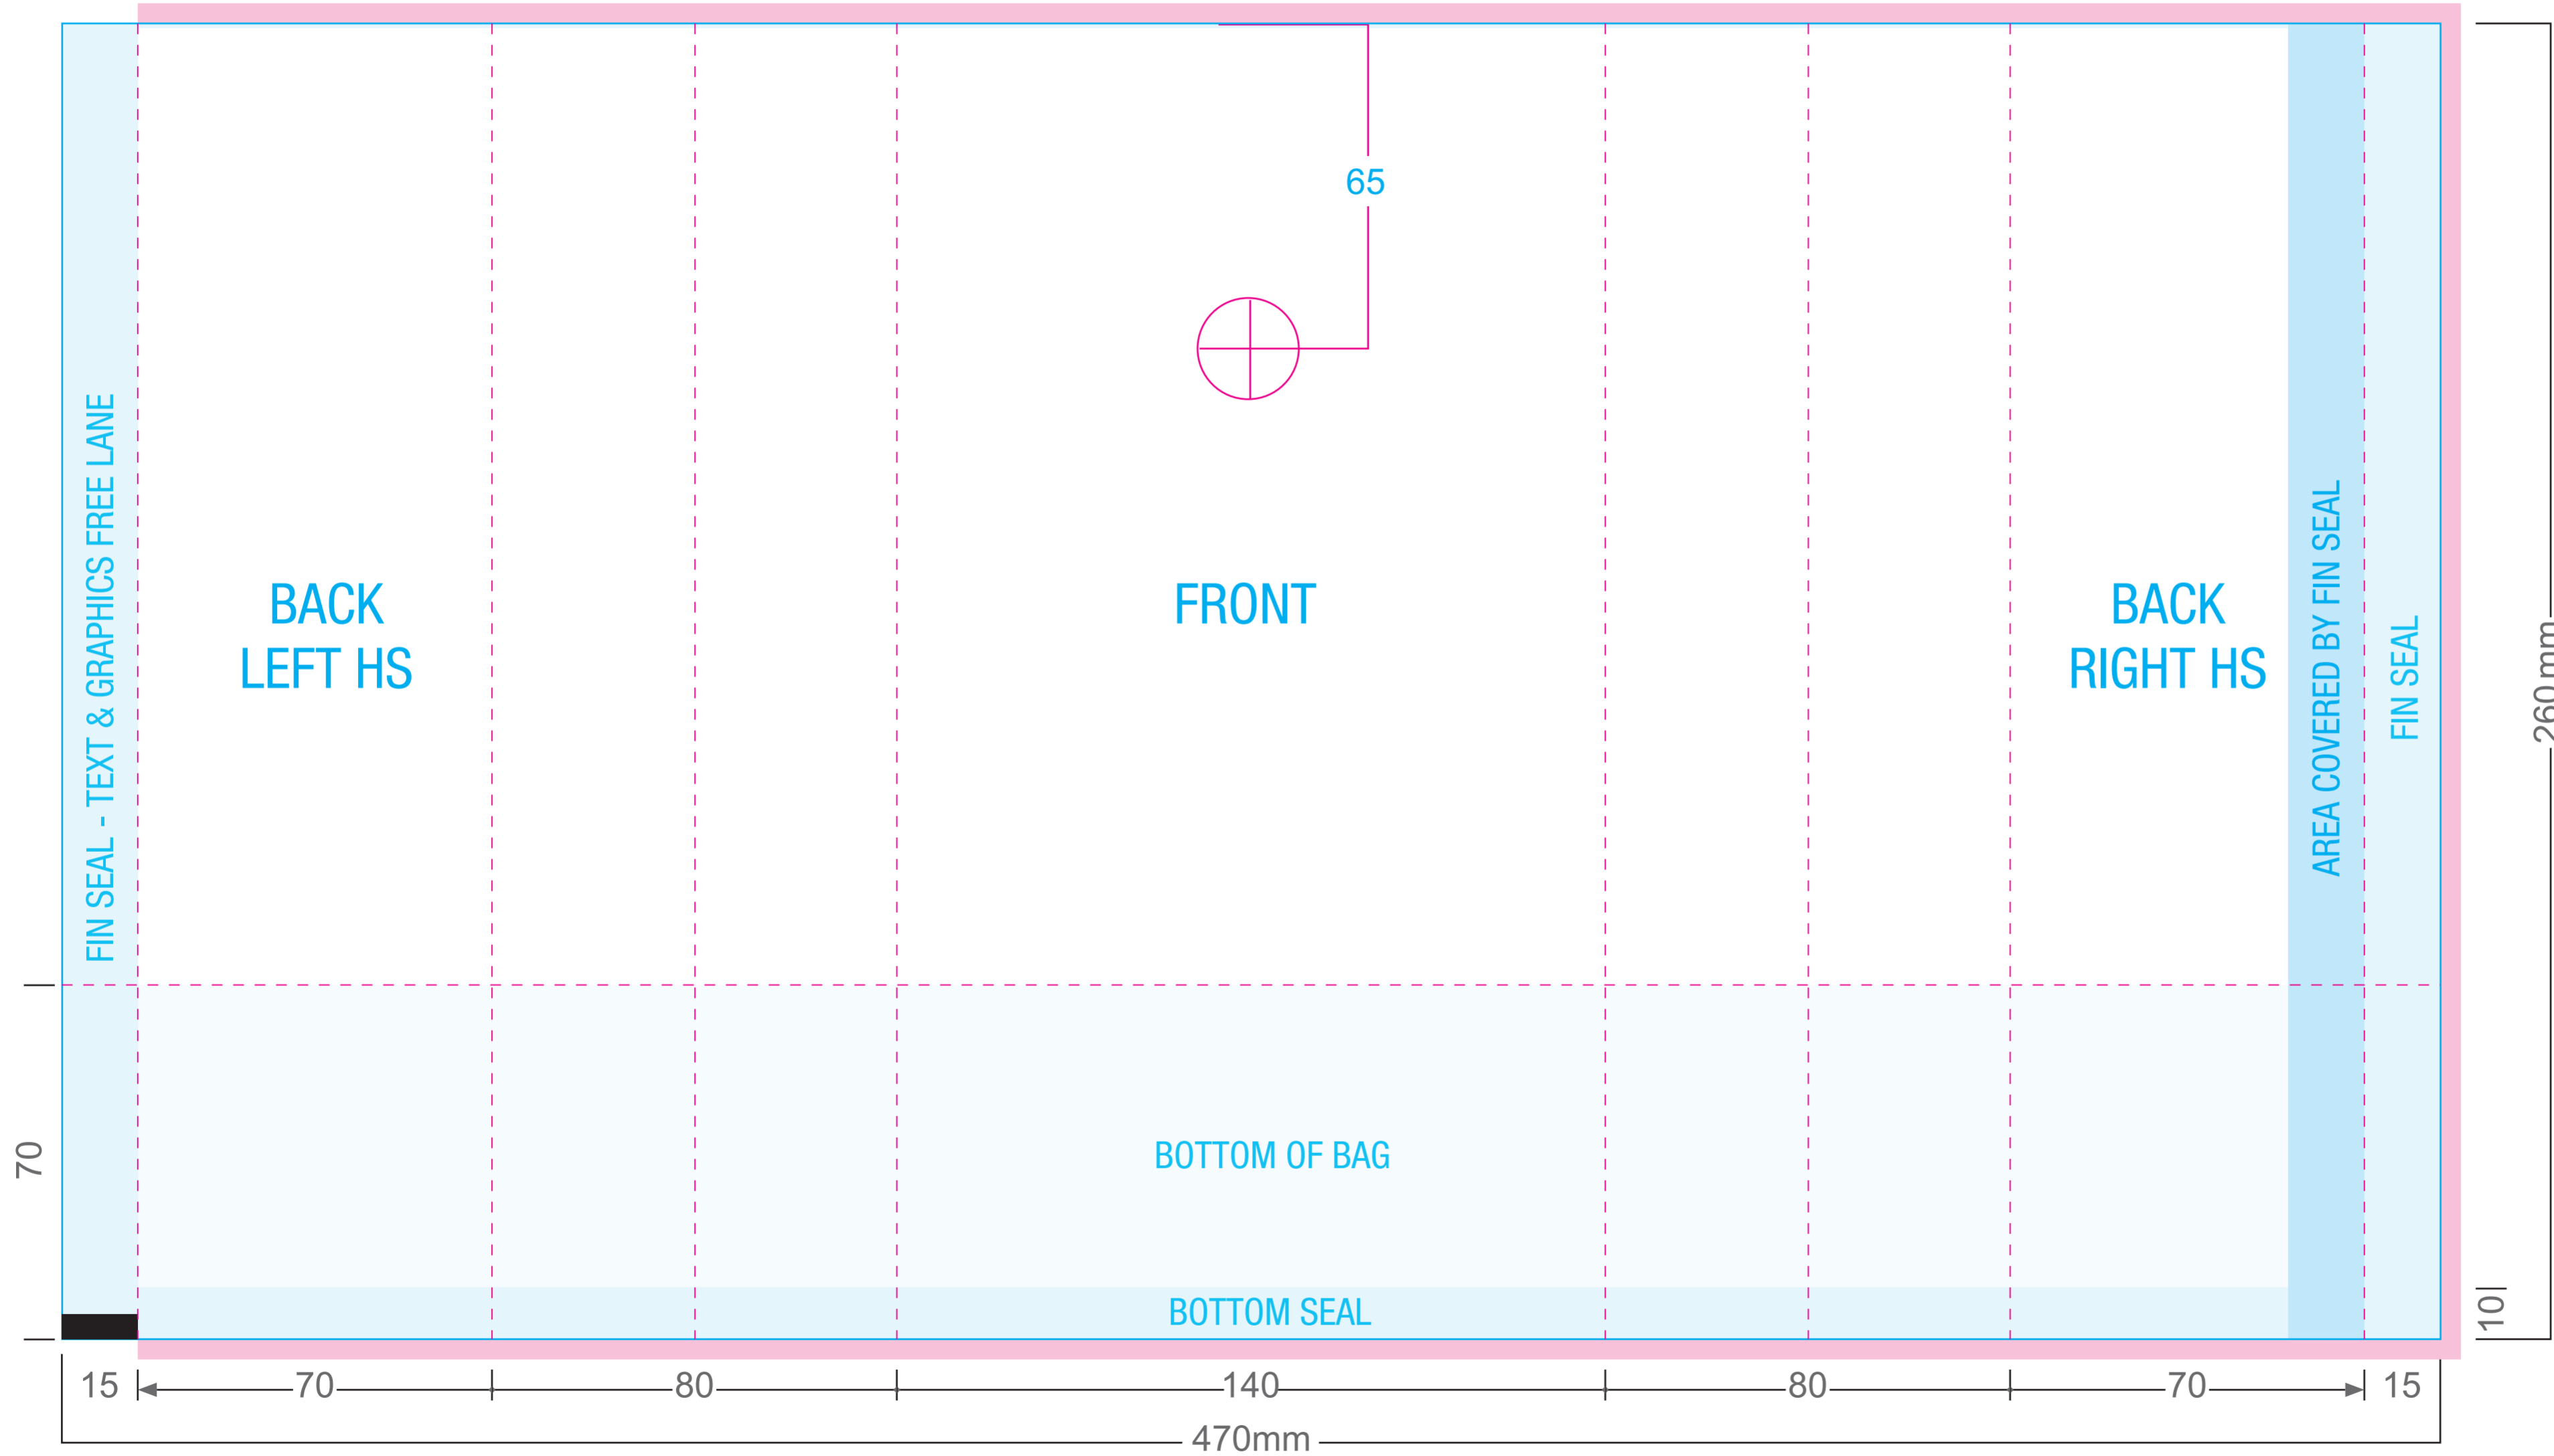

- Legend (No Print)
- ← Bleed - Extend Graphics into this area
  - ← Folded Line
  - ← Cut Line - Doesn't print
  - ← Seal Area
  - ← Bottom of Bag
  - + ← Coffee Valve
  - ← 15 X 5mm Scan Mark

140W x 260L

500g SGCS bag