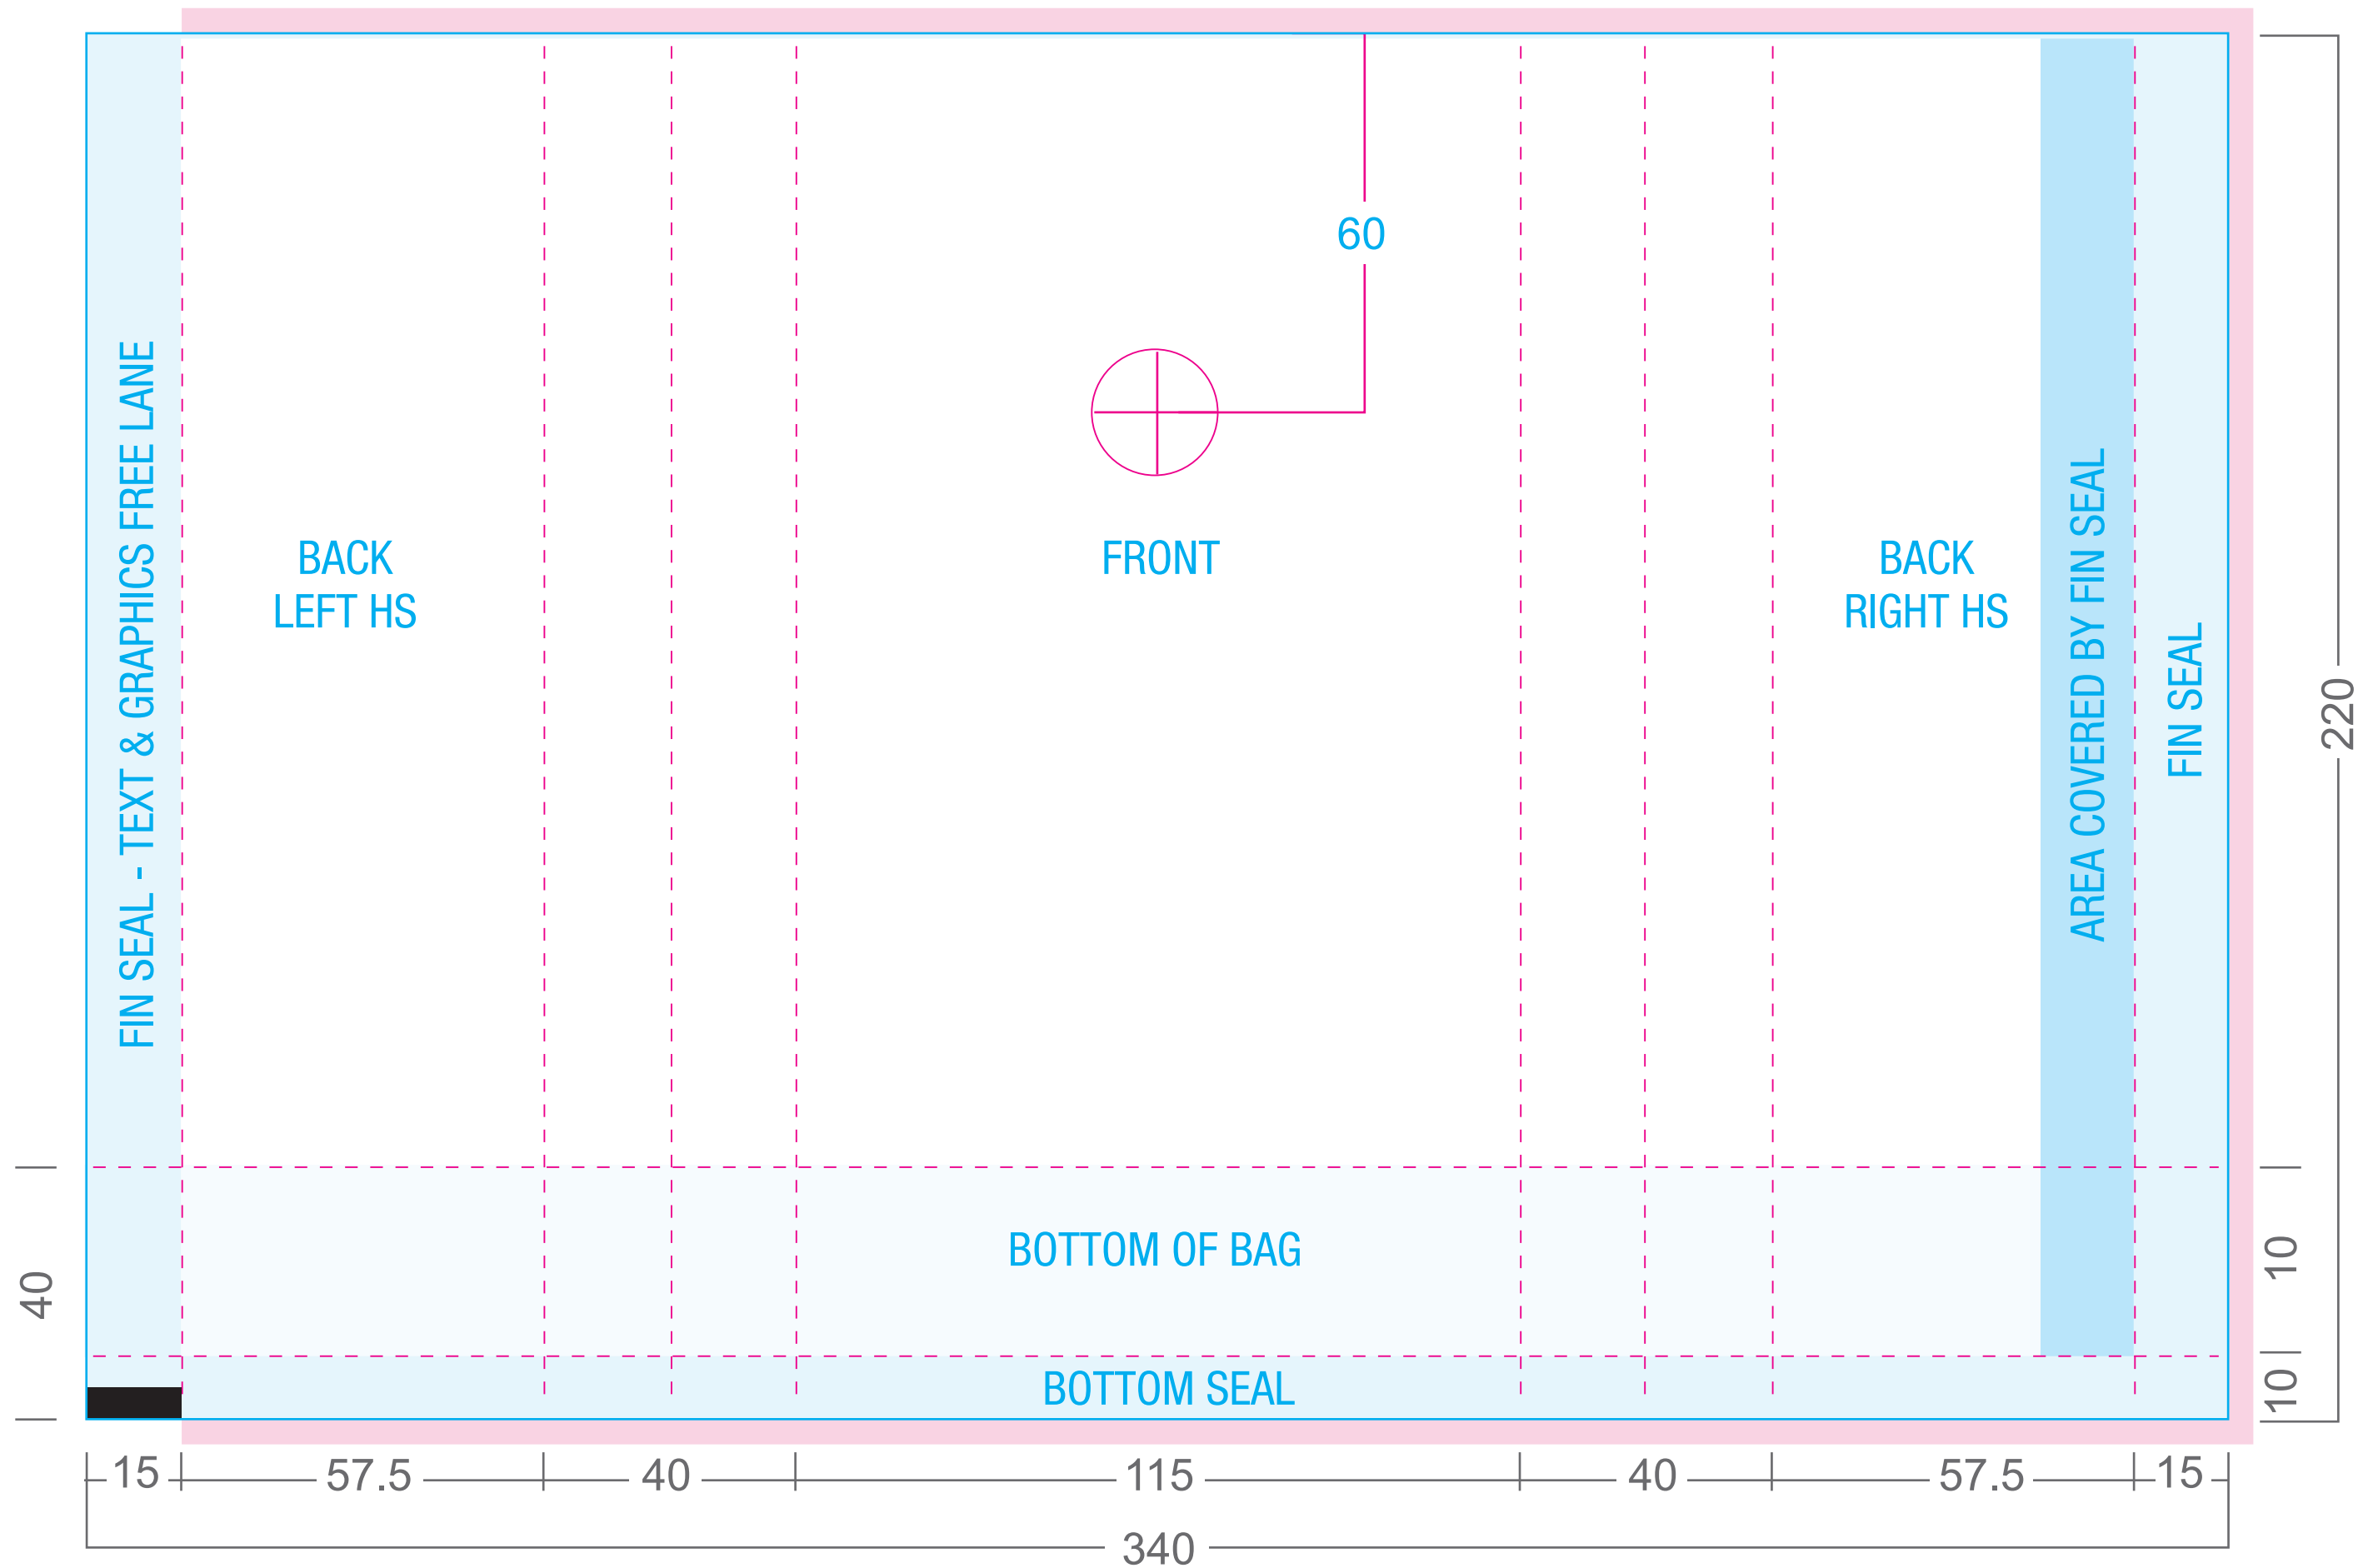

- Legend (No Print)**
- ← Bleed - Extend Graphics into this area
 - ← Folded Line - Doesn't print
 - ← Cut Line - Doesn't print
 - ← Seal Area
 - ← Bottom of bag
 - + ← Coffee Valve
 - ← 15 X 5mm Scan Mark

115W x 220L

250g SGCS bag