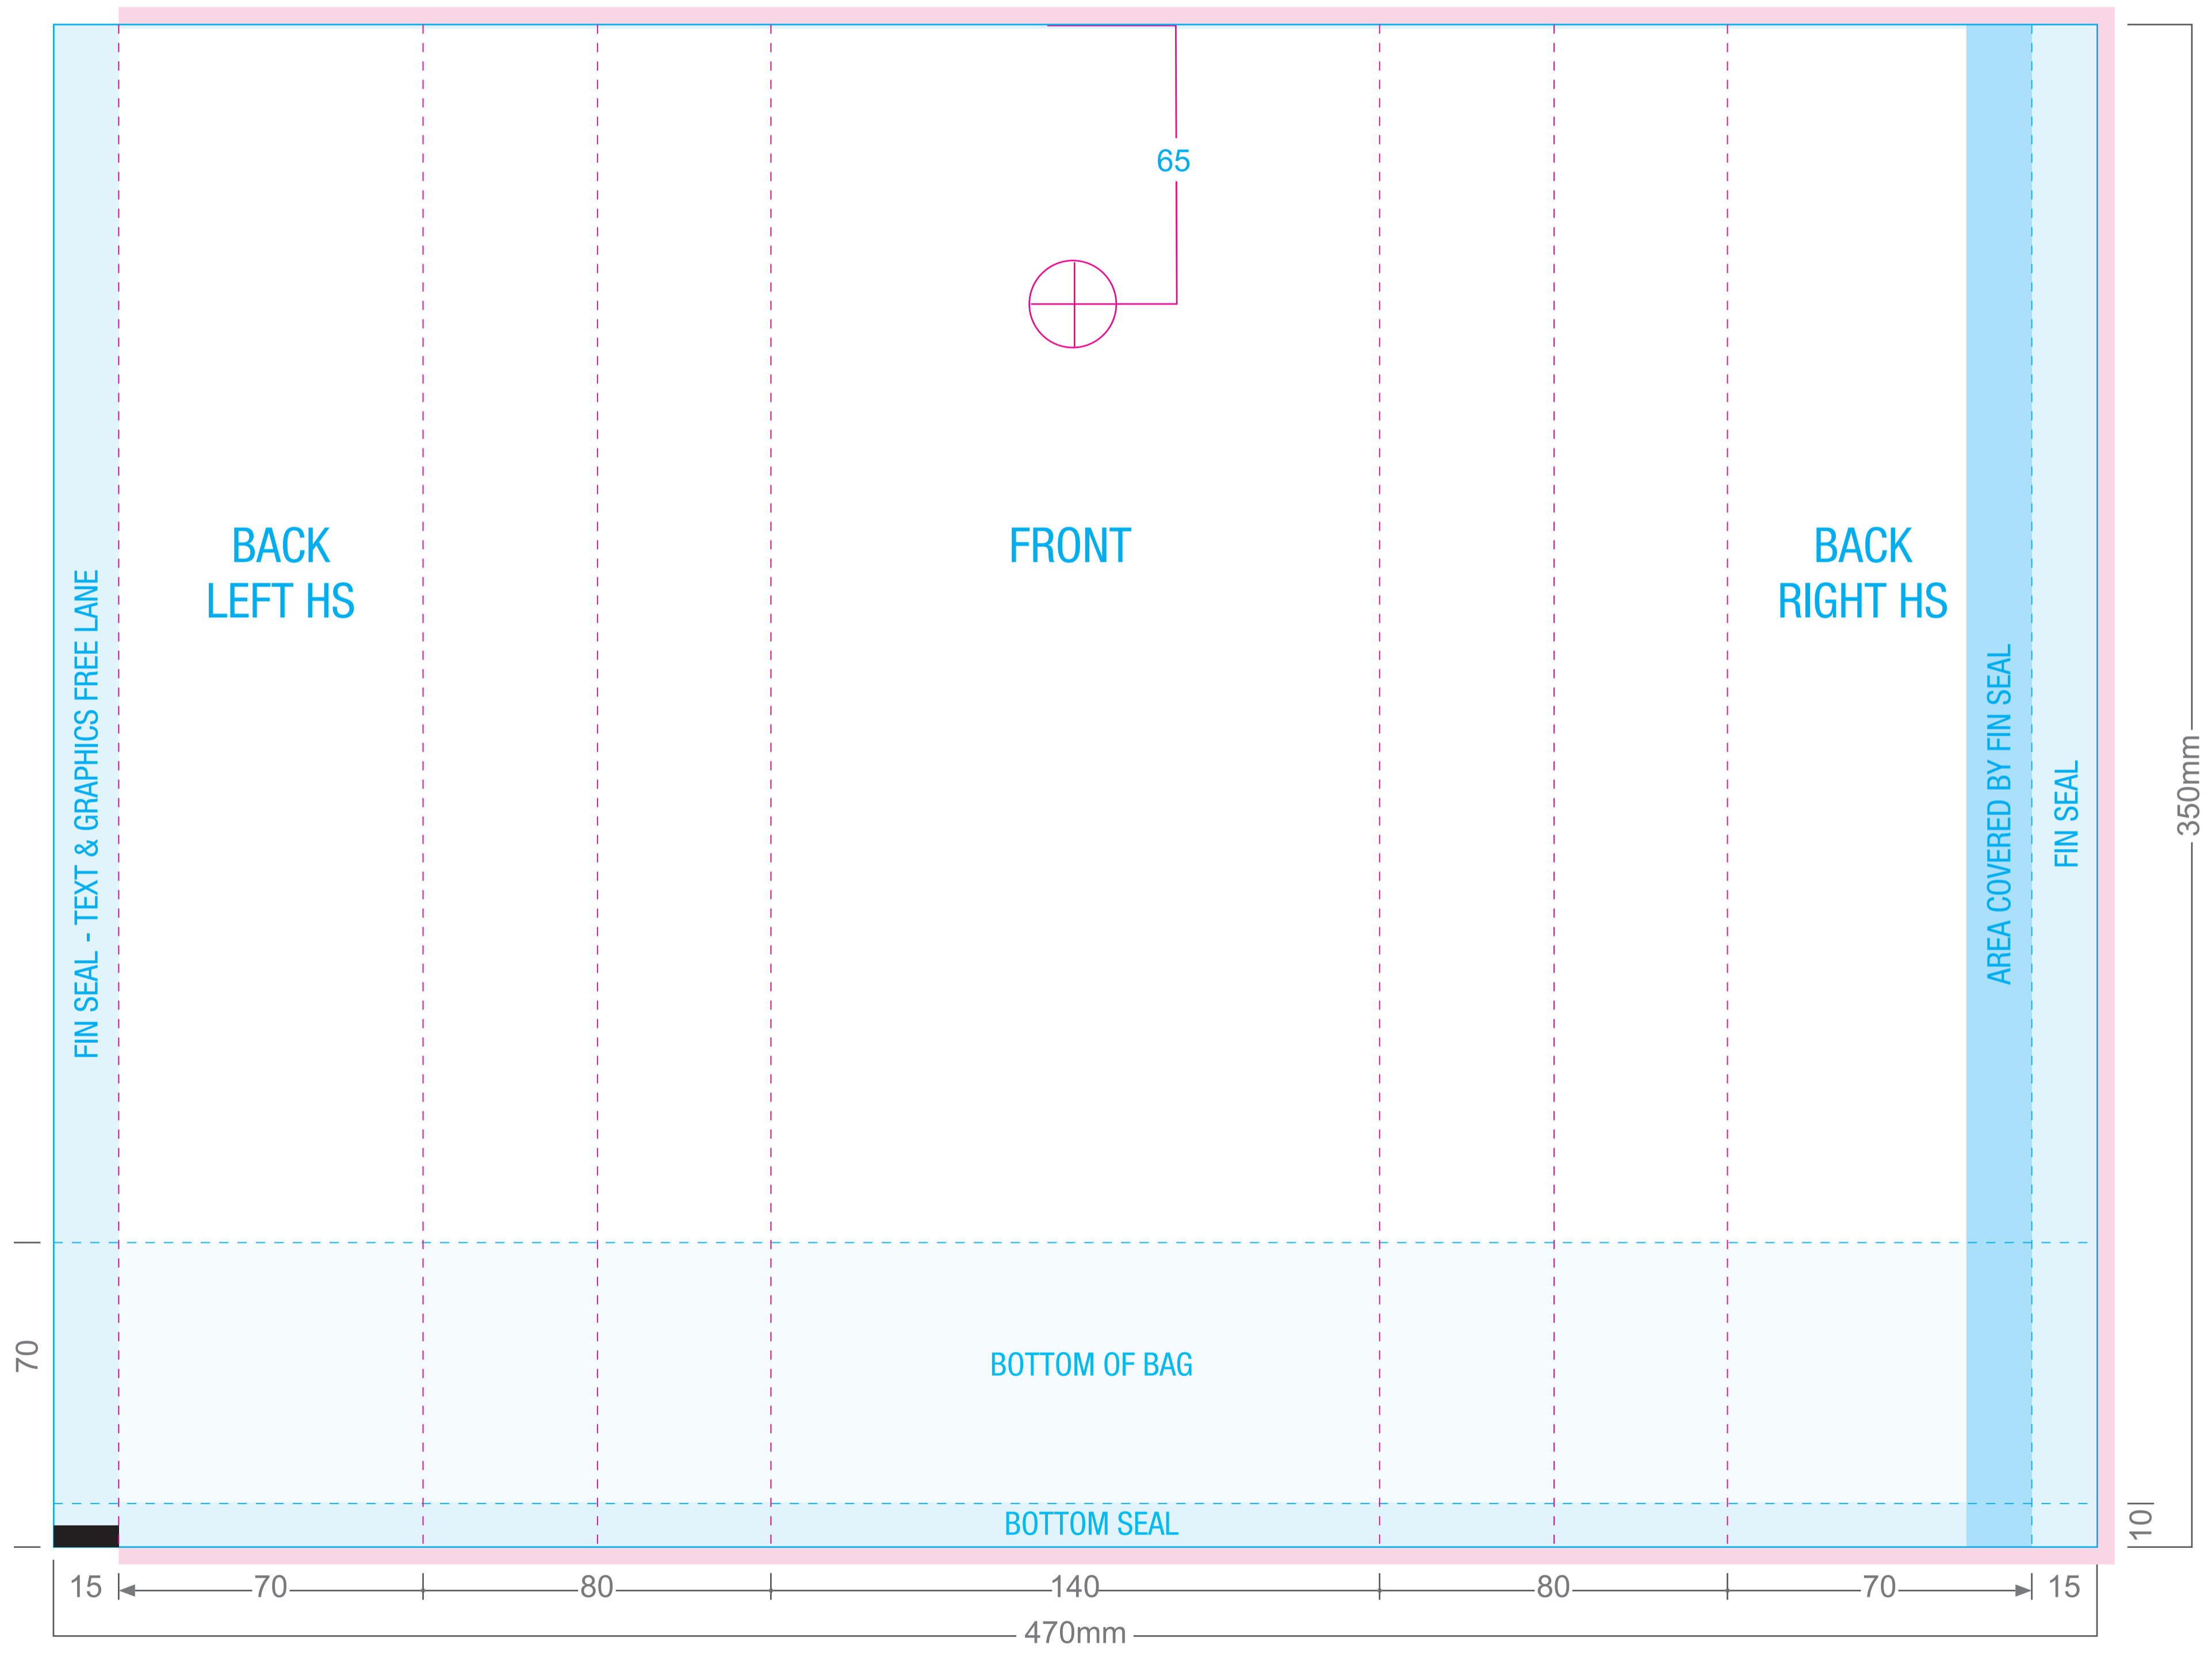

- Legend (No Print)**
- ← Bleed - Extend Graphics into this area
 - ← Folded Line
 - ← Cut Line - Doesn't print
 - ← Seal Area
 - ← Bottom of Bag
 - ← 15 X 5mm Scan Mark
 - + ← Coffee Valve

140W x 350L