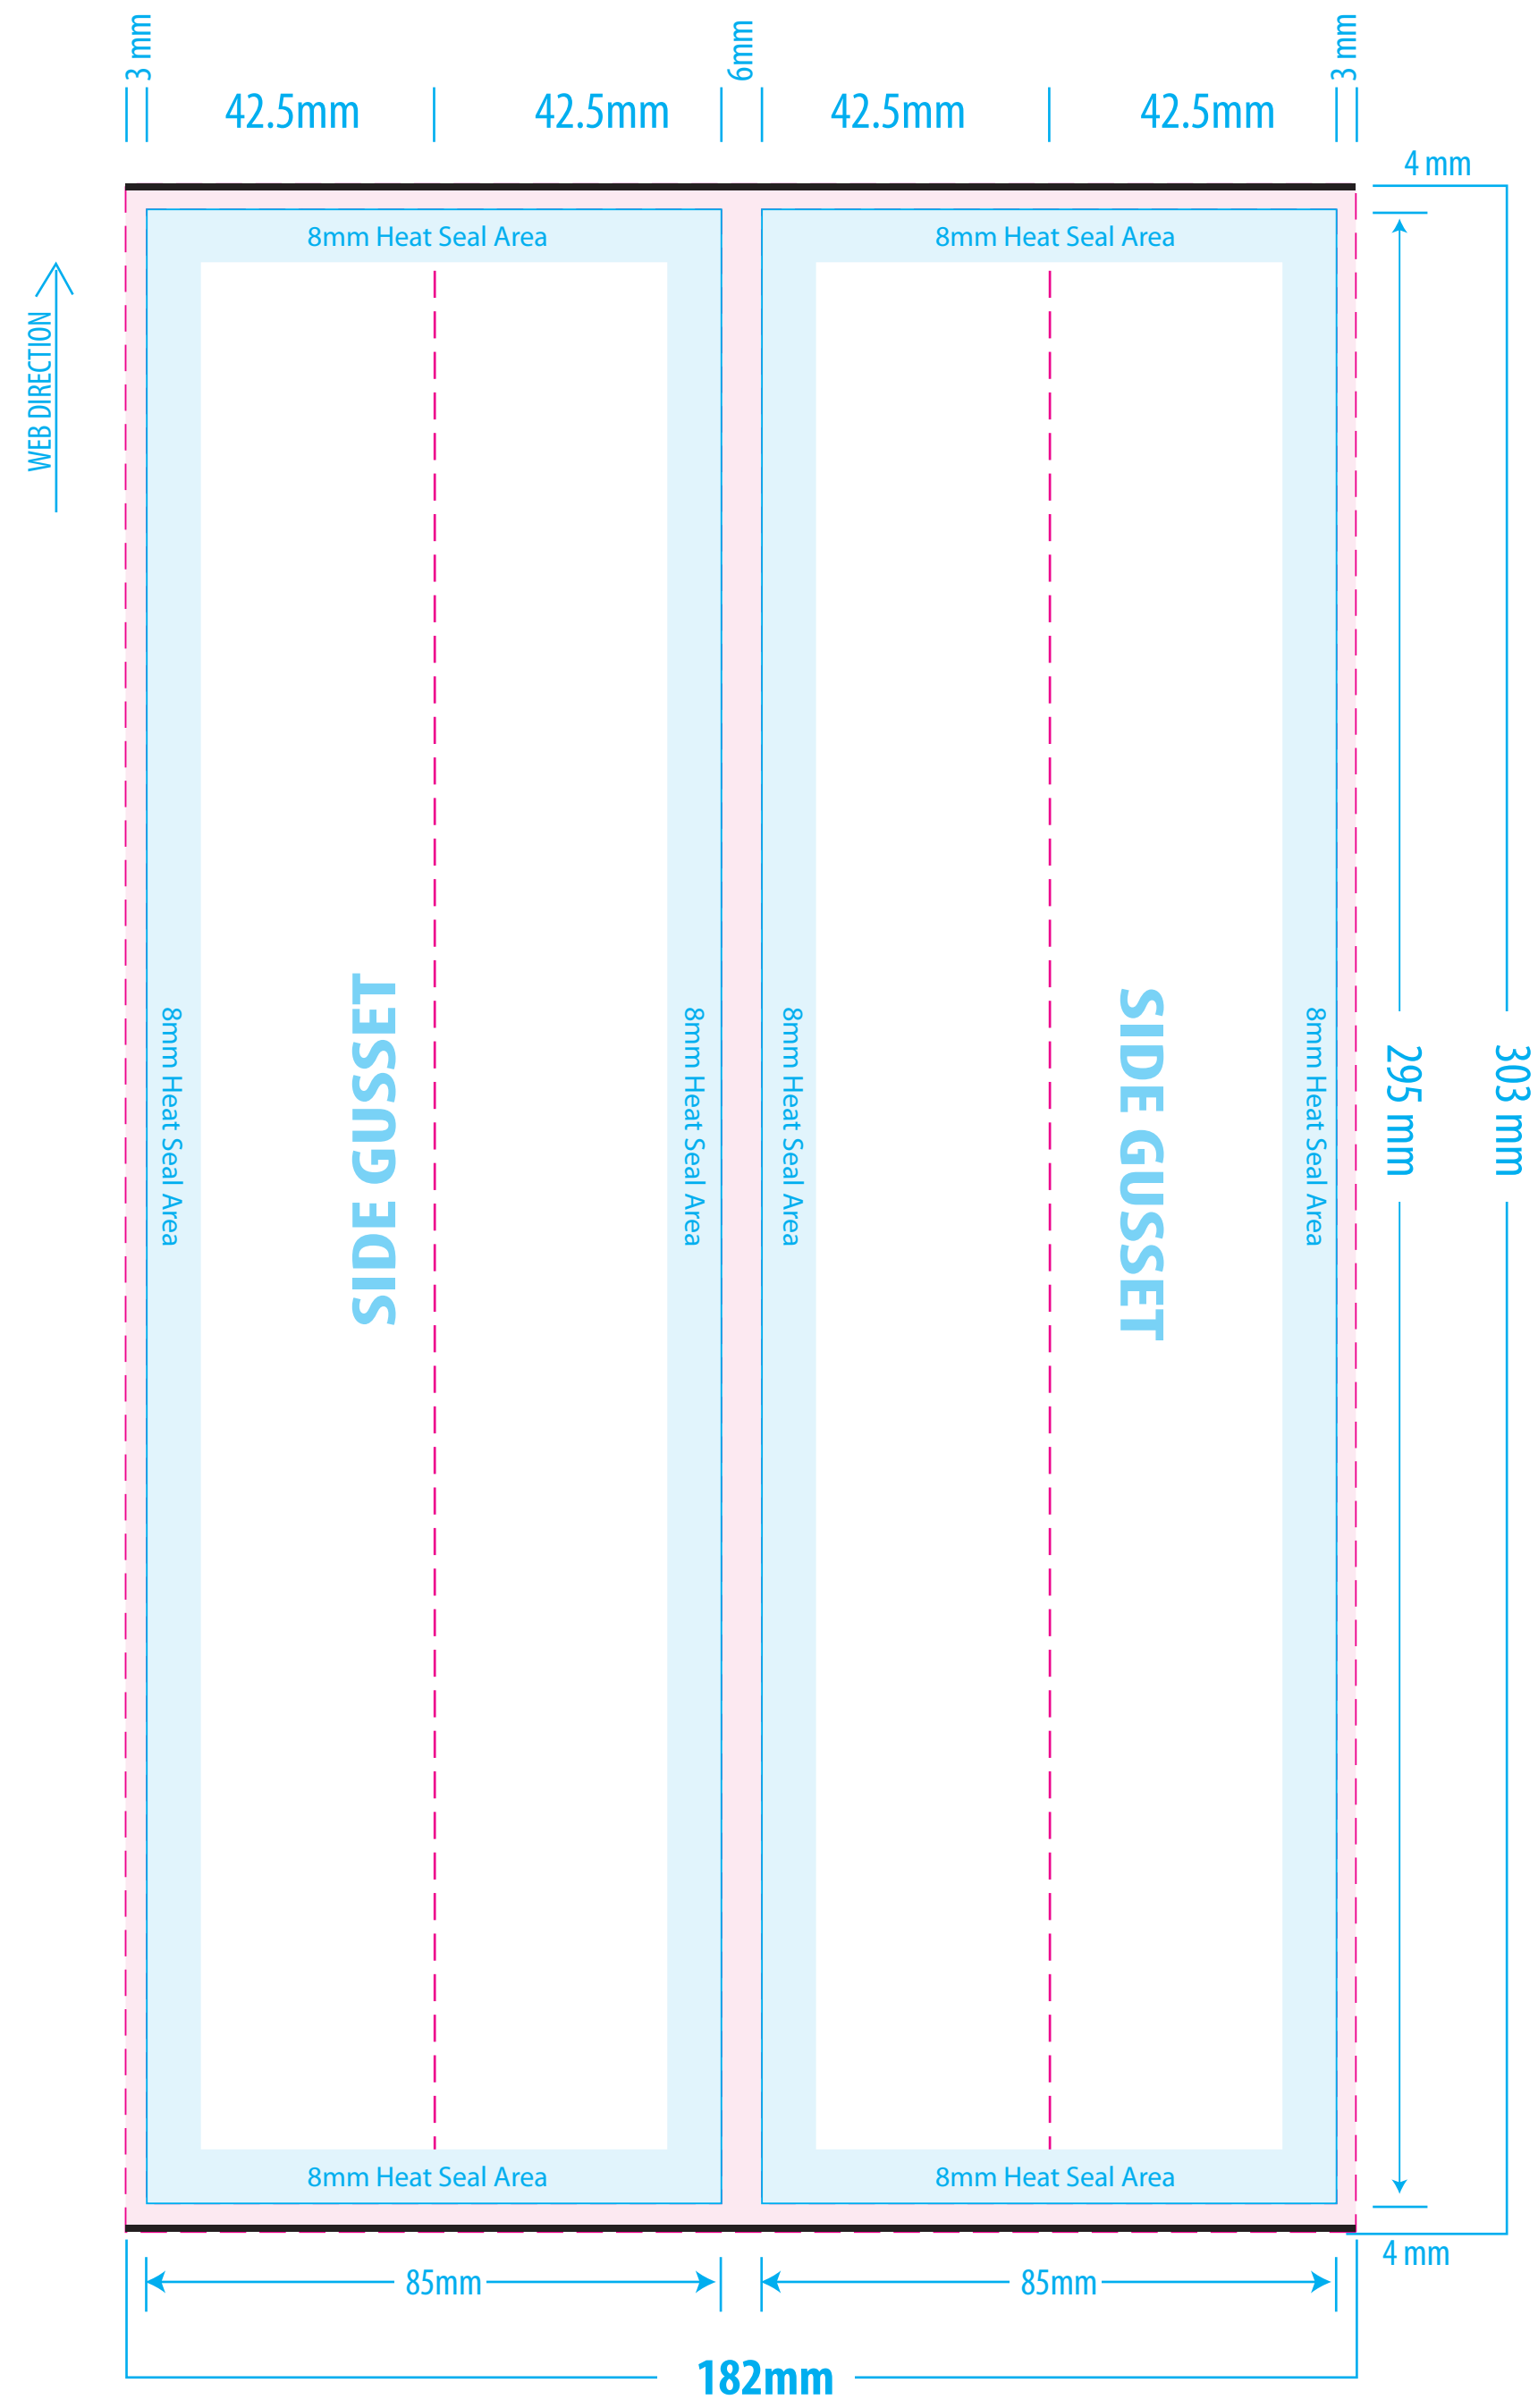

Box Bottom Bag

1kg 295x180 Gusset 85

seal - image colours large text ok

cut line

bleed

fold line