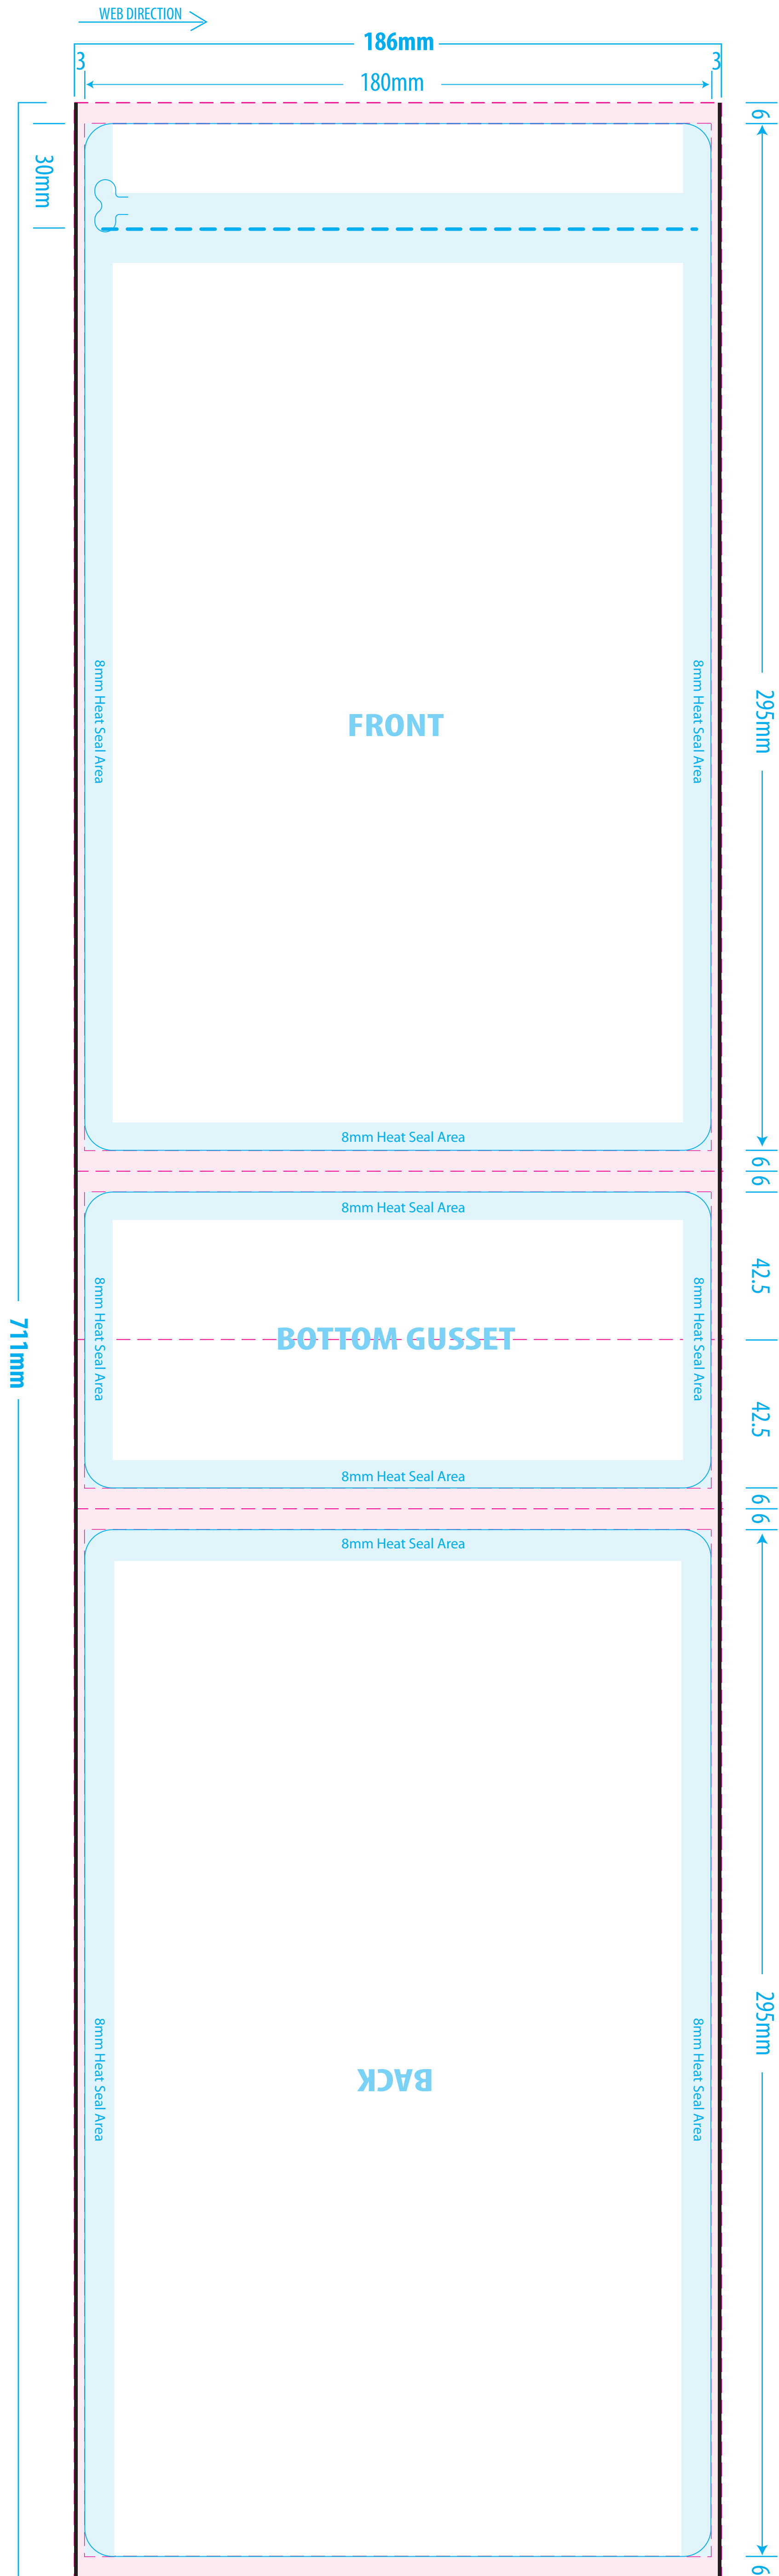

Box Bottom Bag

1kg 295x180 Gusset 85

seal - image colours large text ok

cut line

bleed

fold line